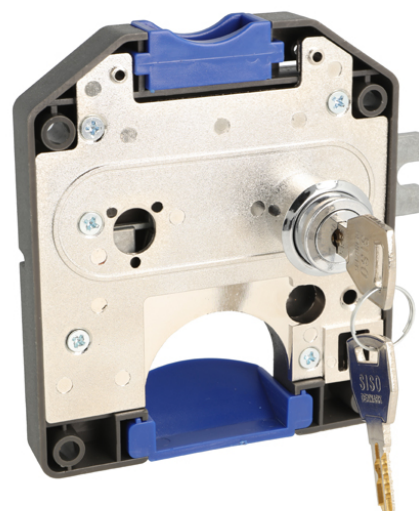

PRODUCT SHEET

Description:

Coin Lock F/2 Euro,W/MIC System #01,CPL, LH,Snake SISO Metal Keys, Black Plastic Body, Coin Entrance & Exit All Blue, Plastic, W/SISO Logo on Lock Body, w/Chrome Plated Rosette,, Included 1 Master Key + MIC Key Pr. Inner Box

Item number:

14.60.253-0

Units	Box	Carton	HS Code	Barcode
Pcs.	6	48	8301300000	
				5704866051897

SISO A/S

Mileparken 11
DK-2740 Skovlunde
Denmark
VAT: DK 24786013

Phone +45 45 830 900

www.siso.dk
siso@siso.dk